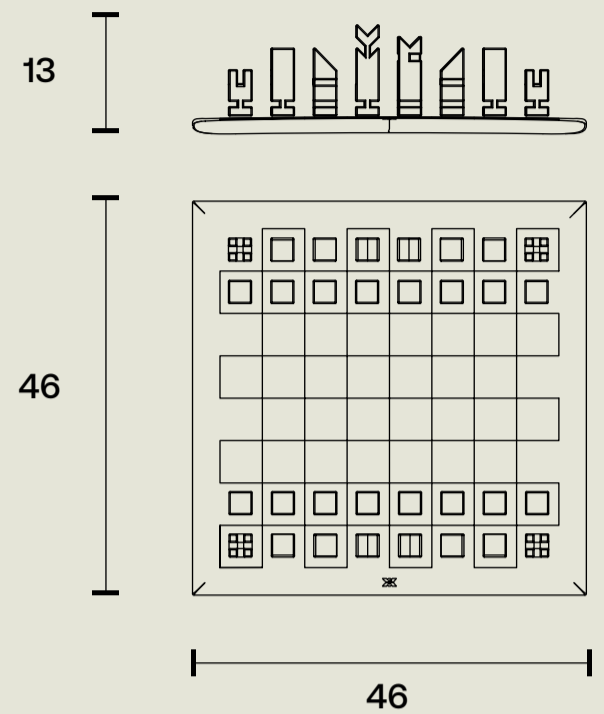

# Stratège chess

The Stratège 2020 chess board is made of a solid machined aluminium block. It's surface is convex, giving a wonderful lighth effect. Each piece is machined in a solid aluminium piece, and is magnetic to the very center of the case.

The chess is limited to 100 examples

- convex machined surface
- solid aluminium anodized pieces
- magnetized pieces
- ~ 13kg weight
- 100ex. limited edition

Walter & Moretti® 2020

inquiries :  
[contact@walteretmoretti.com](mailto:contact@walteretmoretti.com)